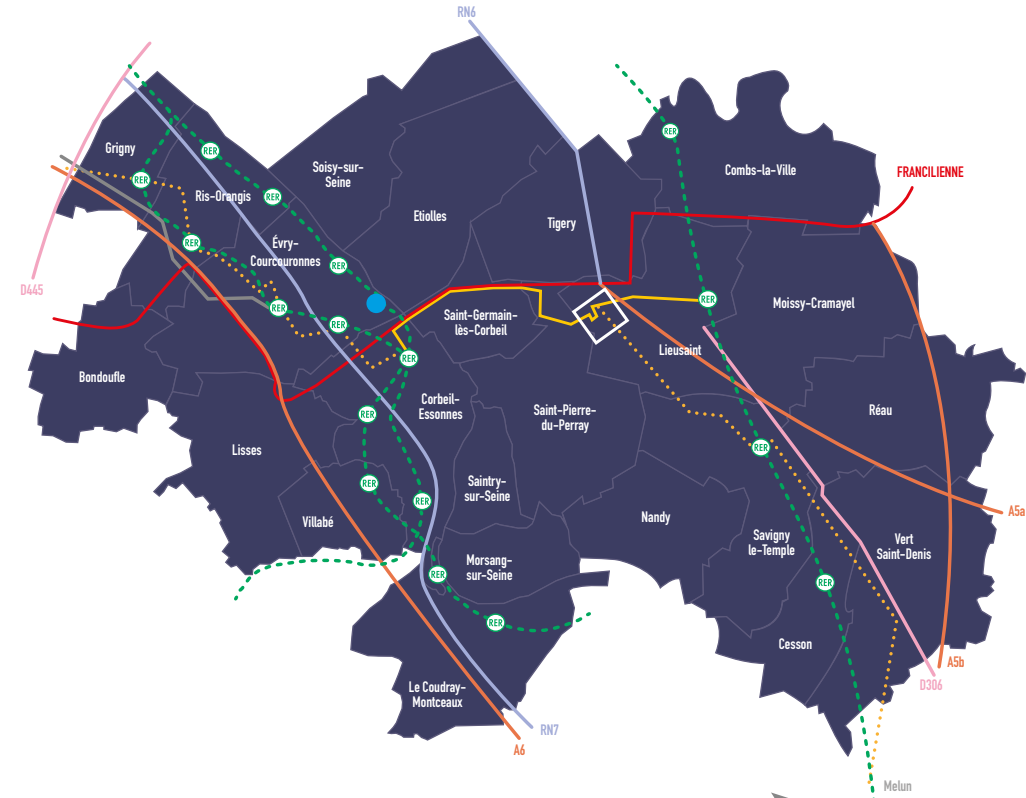

GRAND PARIS SUD

Figures

353,988
inhabitants

20,000 students
in 6 higher education
establishments

In Évry-Courcouronnes: Université d'Évry, Télécom SudParis
and ENSIE engineering schools, IMT-BS Management School.
In Lieusaint: IUT and ICAM.

Genopole

No. 1 biocluster
in France

200 sports
facilities

24 000 businesses

130 cultural
venues

28,000
acres of green spaces

300 cultural and sports events
every year

MORE INFO

www.grandparissud.fr

Grand Paris Sud
Seine-Essonne-Sénart