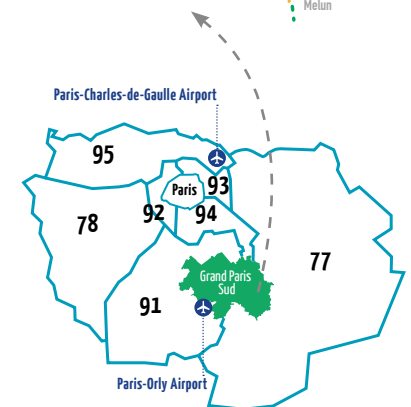

GRAND PARIS SUD

Figures

353,988
inhabitants

20,000 students
in 6 higher education
establishments

In Évry-Courcouronnes: Université d'Évry, Télécom SudParis
and ENSIE engineering schools, IMT-BS Management School.
In Lieusaint: IUT and ICAM.

Genopole

No. 1 biocluster
in France

200 sports
facilities

24 000 businesses

130 cultural
venues

28,000
acres of green spaces

300 cultural and sports events
every year

MORE INFO

www.grandparissud.fr

Grand Paris Sud
Seine-Essonne-Sénart

KEY

- FRANCILLIENNE
- RER D STATIONS
- TZEN Sénart/Corbeil
- TZEN 2 (project)
TZEN 4 (project)
- Tram T12
- Motorways
- National roads
- Departmental roads
- The Port