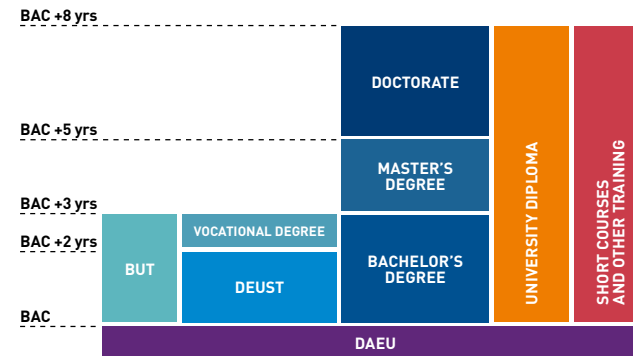

University education consists of three degree levels: Bachelor's degree, Master's degree and PhD. The goal of this teaching system is to harmonise higher education diplomas at a European level to make it easier for students move between countries and improve understanding of diploma levels on the job market.